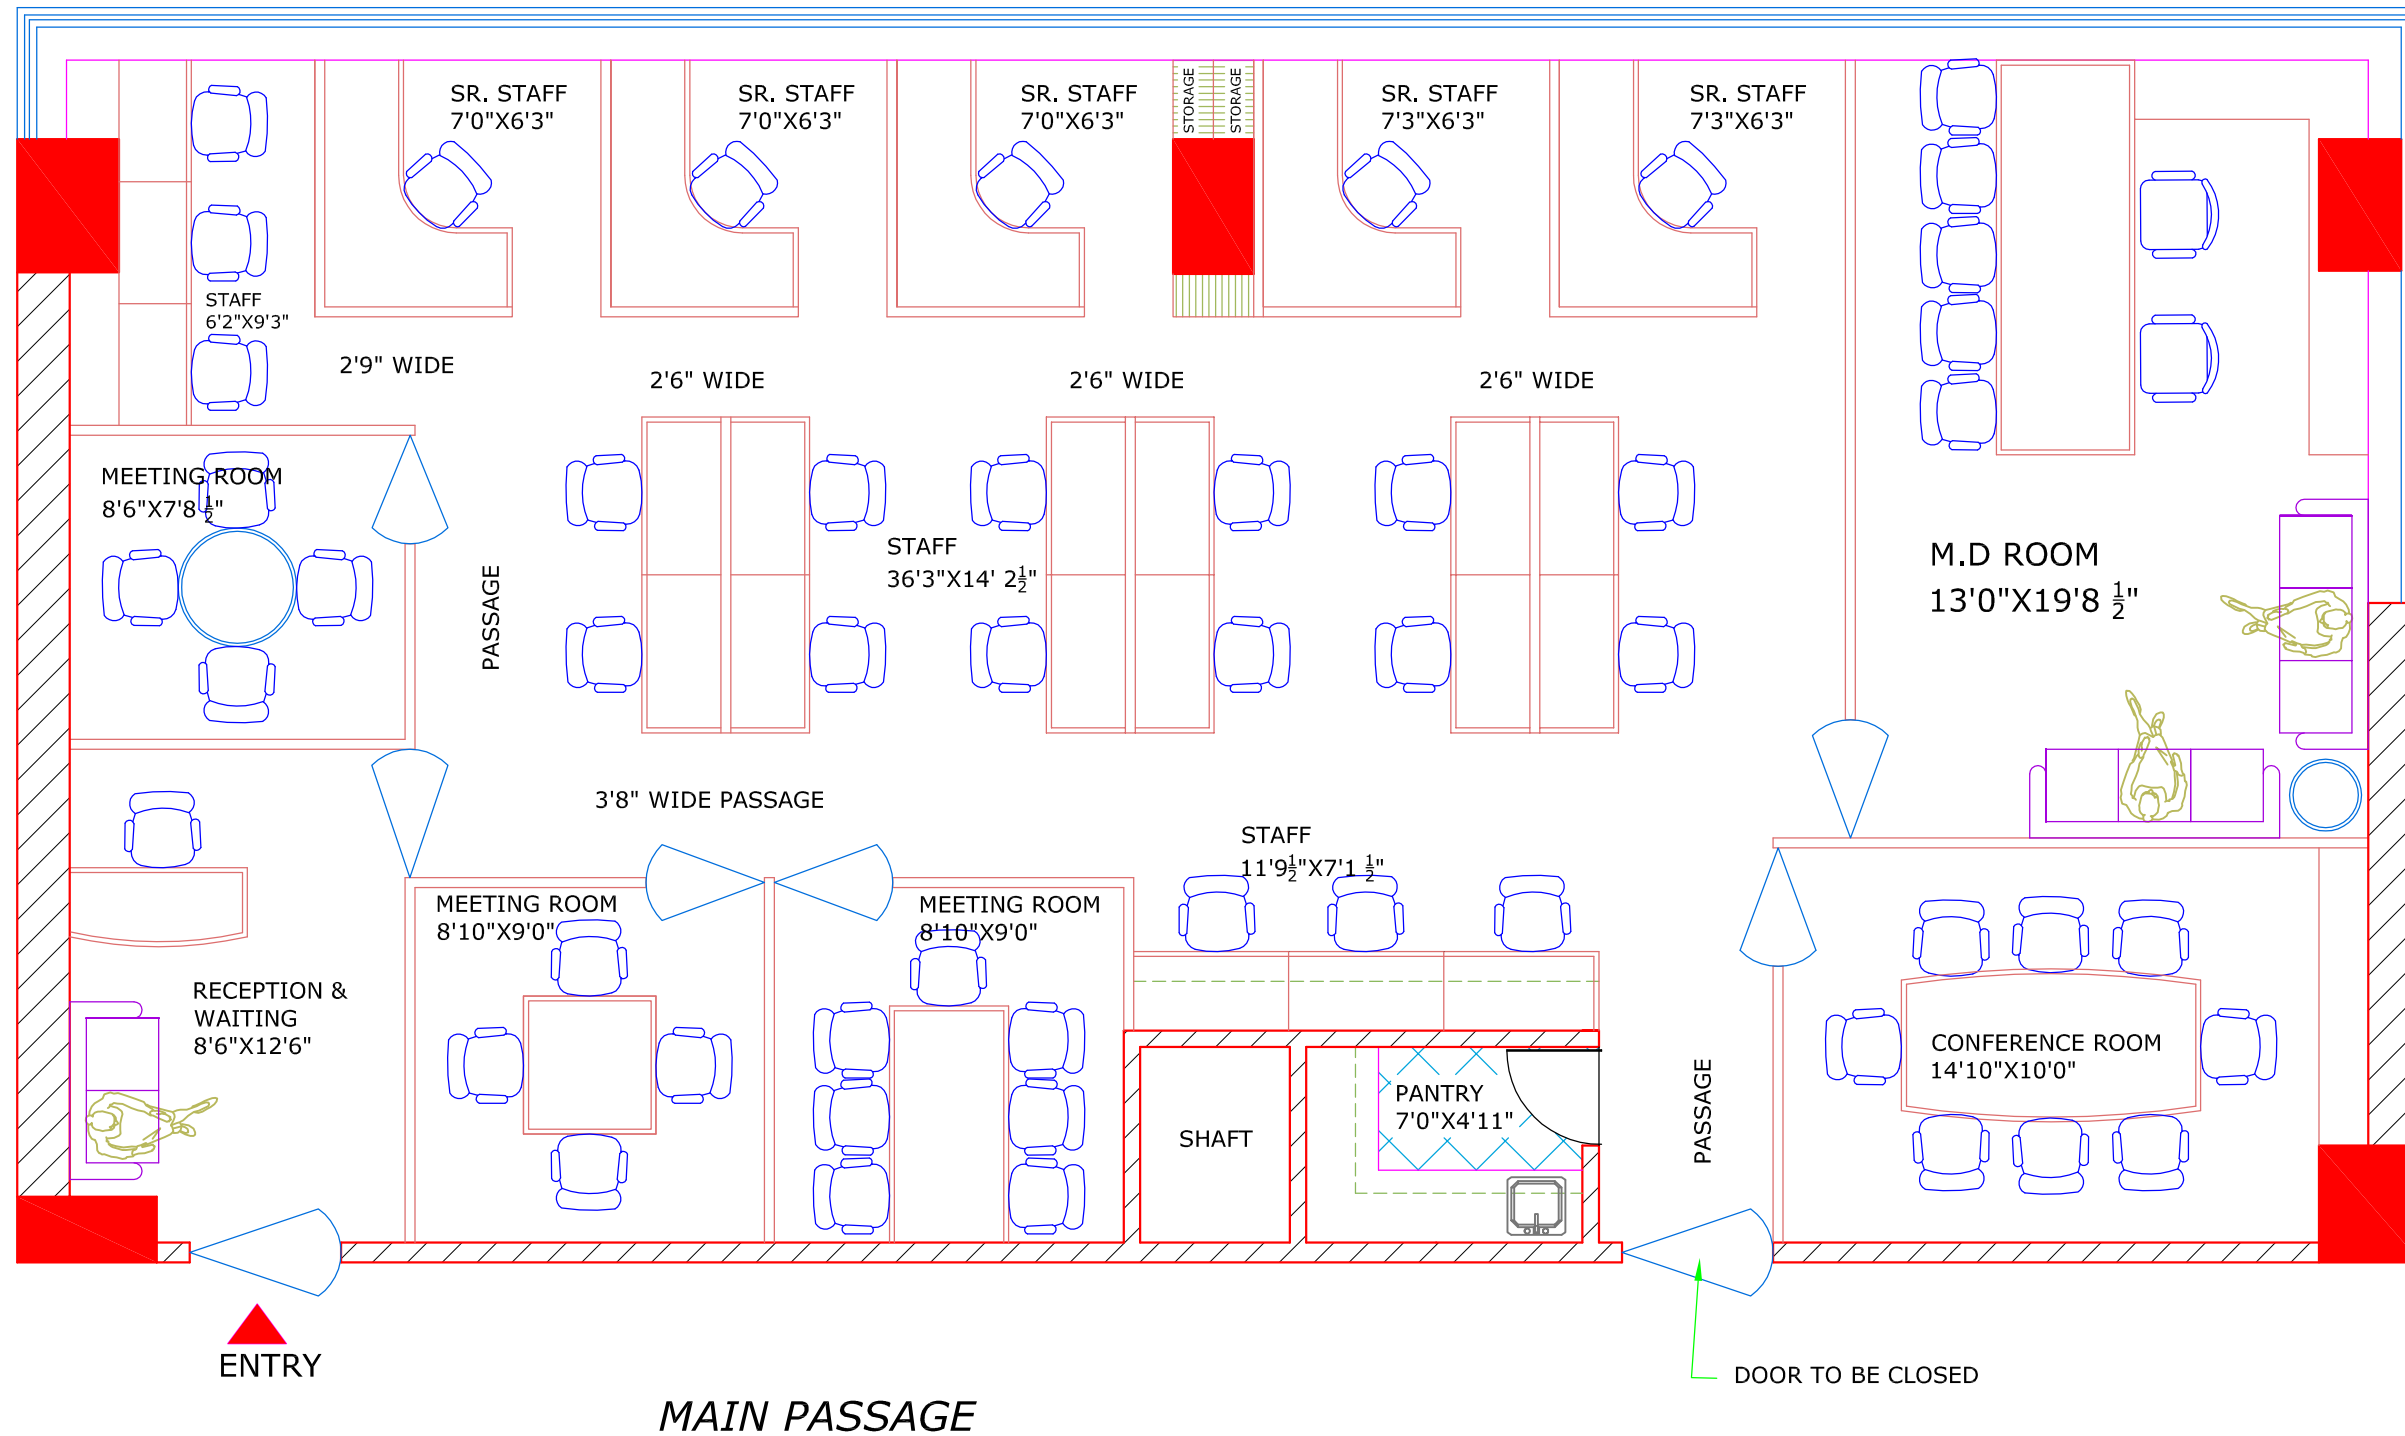

TOTAL CARPET AREA = 1714.56 SQFT

OPTION -2

PROJECT
**PROPOSED OFFICE INTERIOR LAYOUT PLAN FOR
MR. AKASH NARANG**

DATE 11-2-2016

SCALE 1"=4'0"